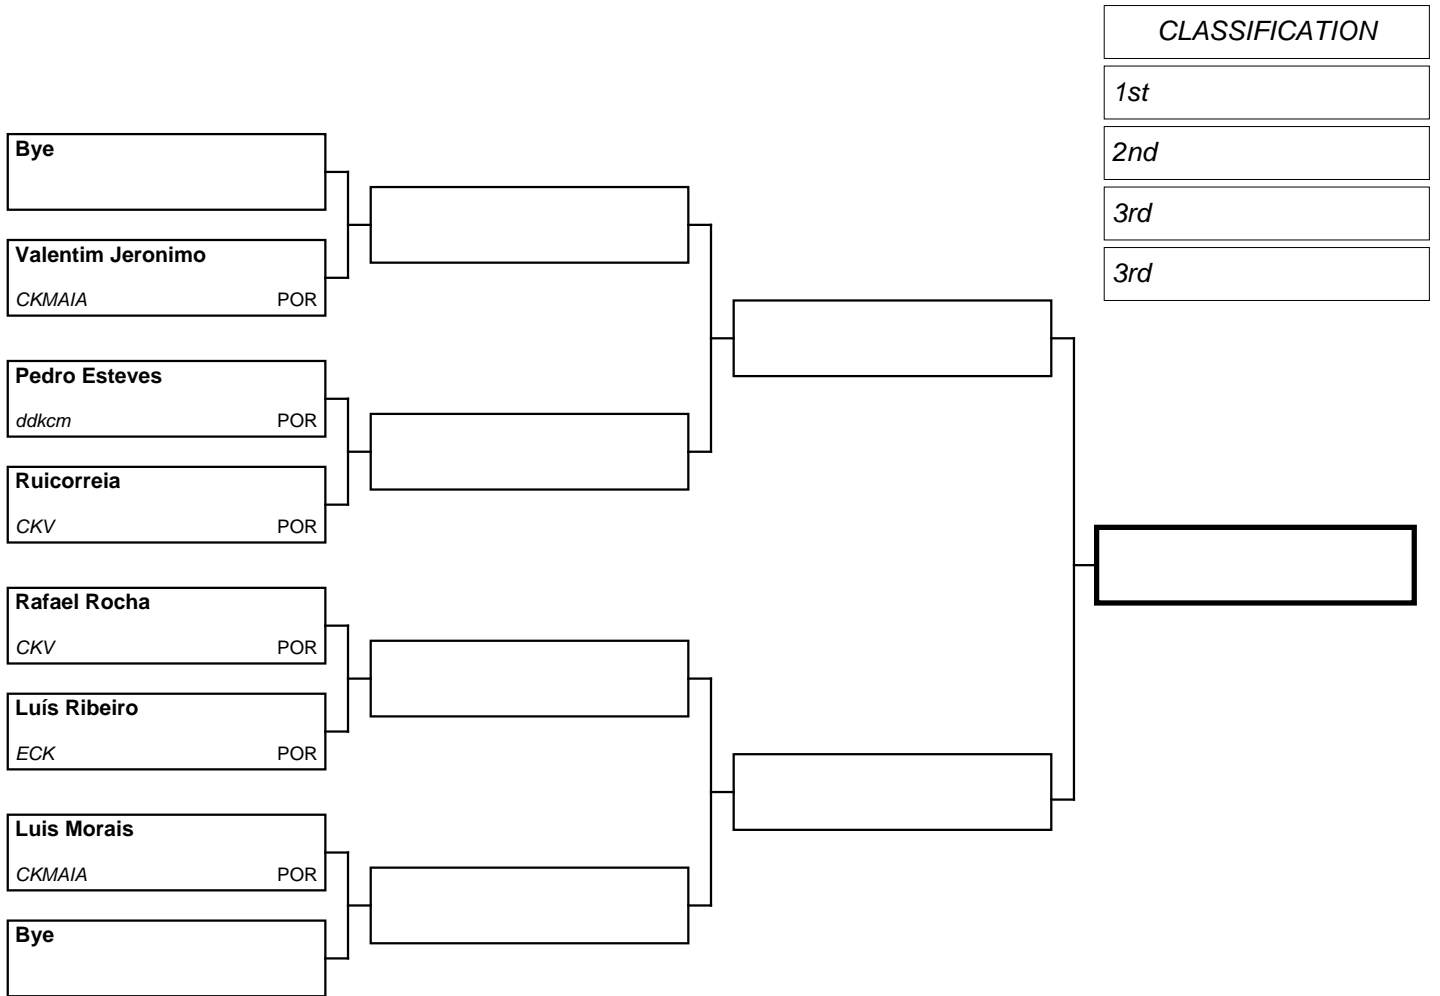

POOL: 1

REPECHAGE

Referees