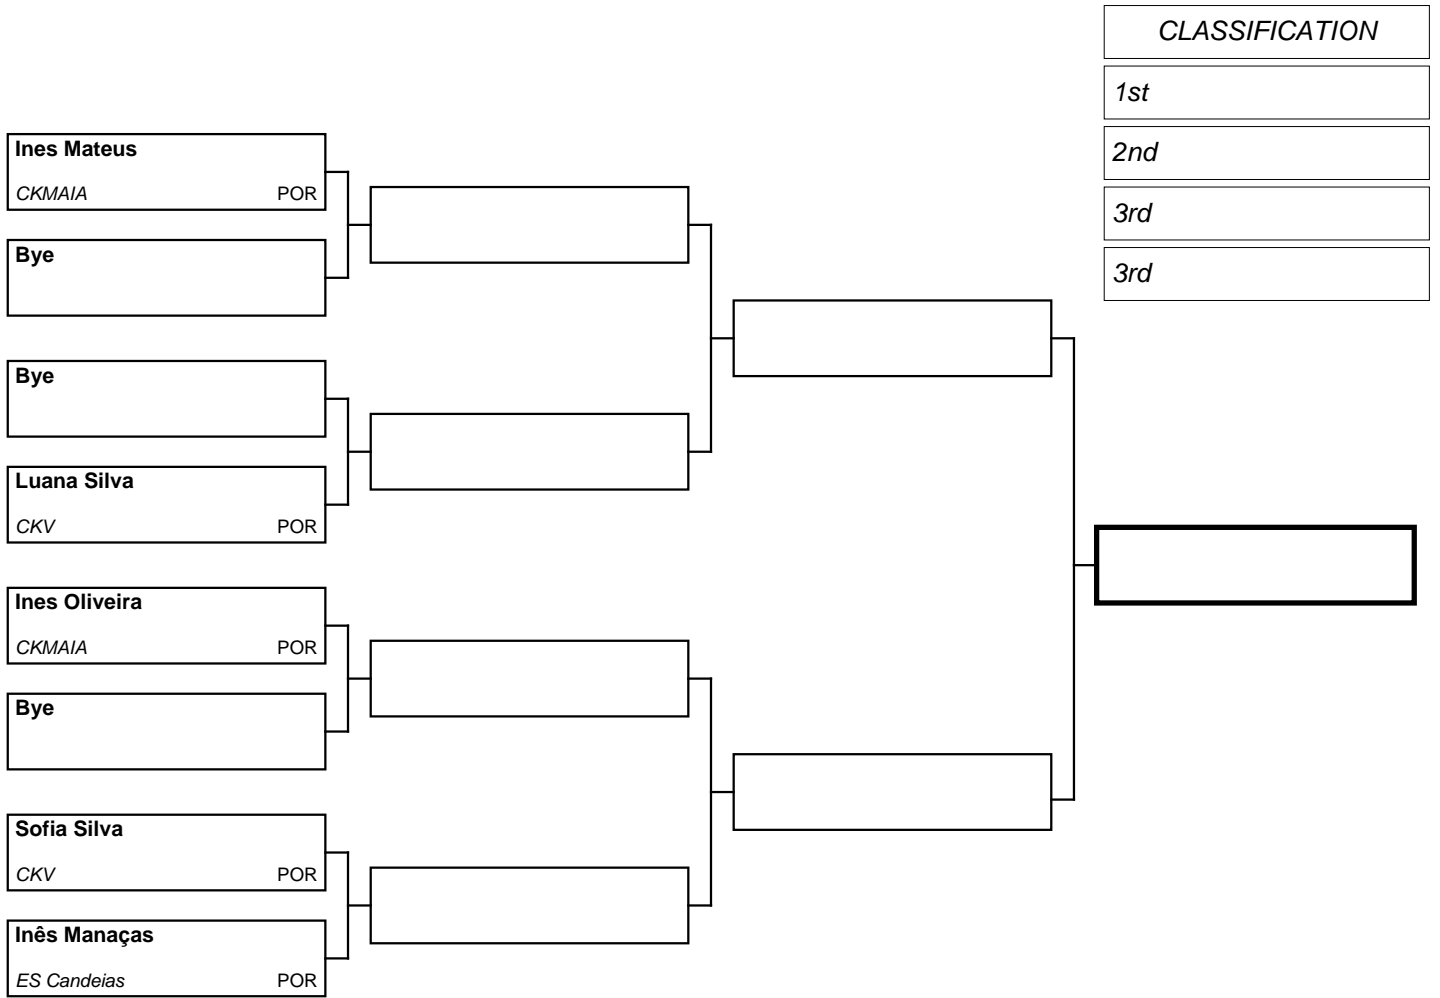

POOL: 1

REPECHAGE

Referees