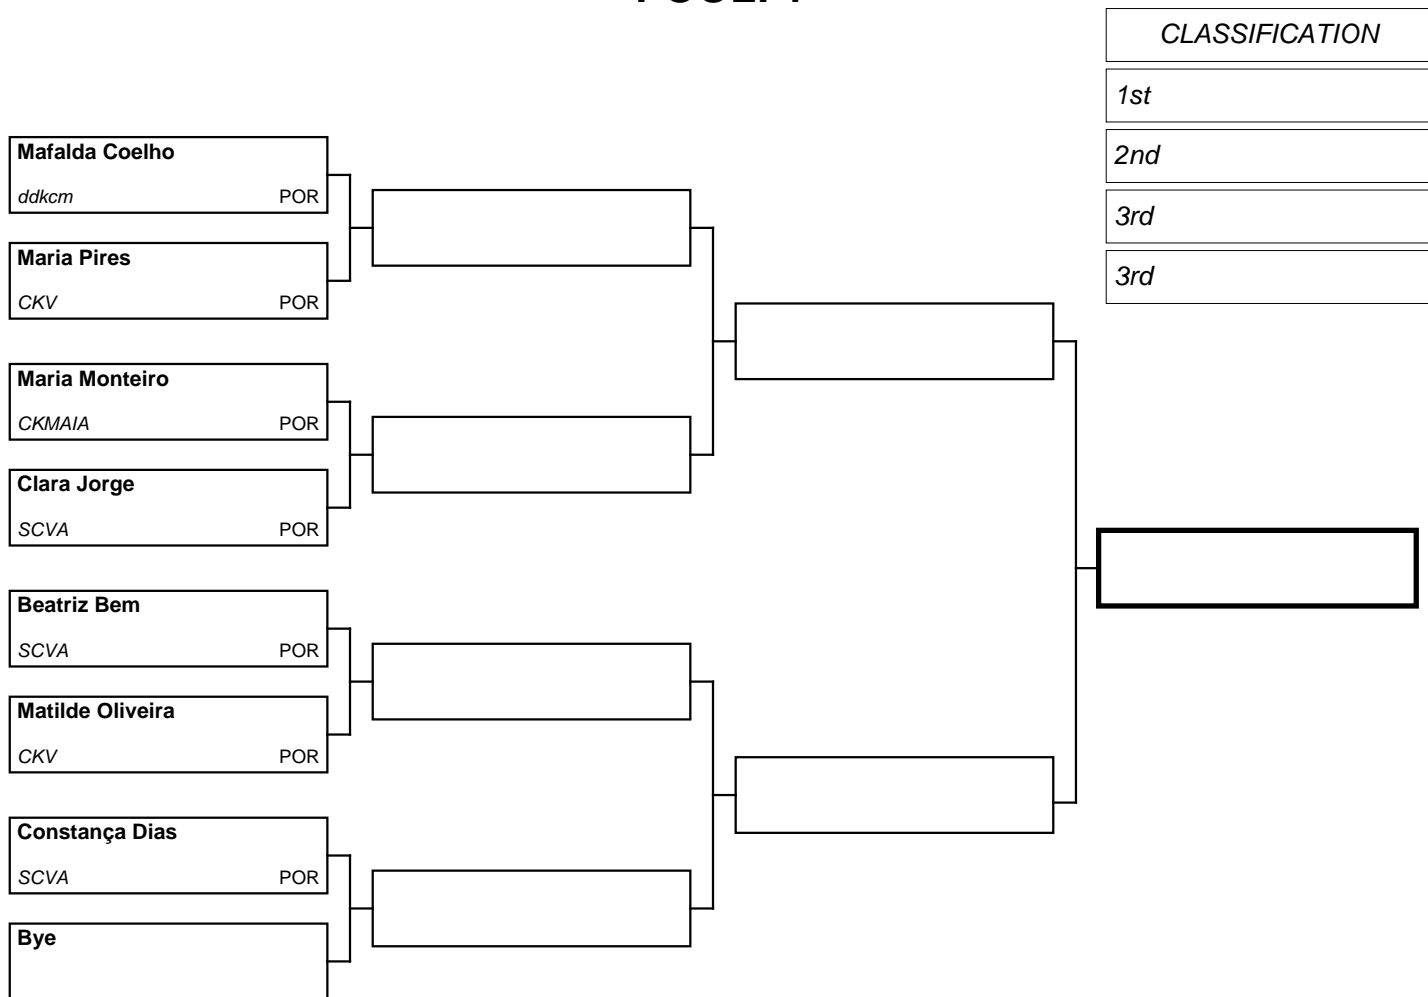

- 1st
- 2nd
- 3rd
- 3rd

Referees

--	--	--	--	--

POOL: 2

Referees

--	--	--	--	--

POOL: 1

REPECHAGE