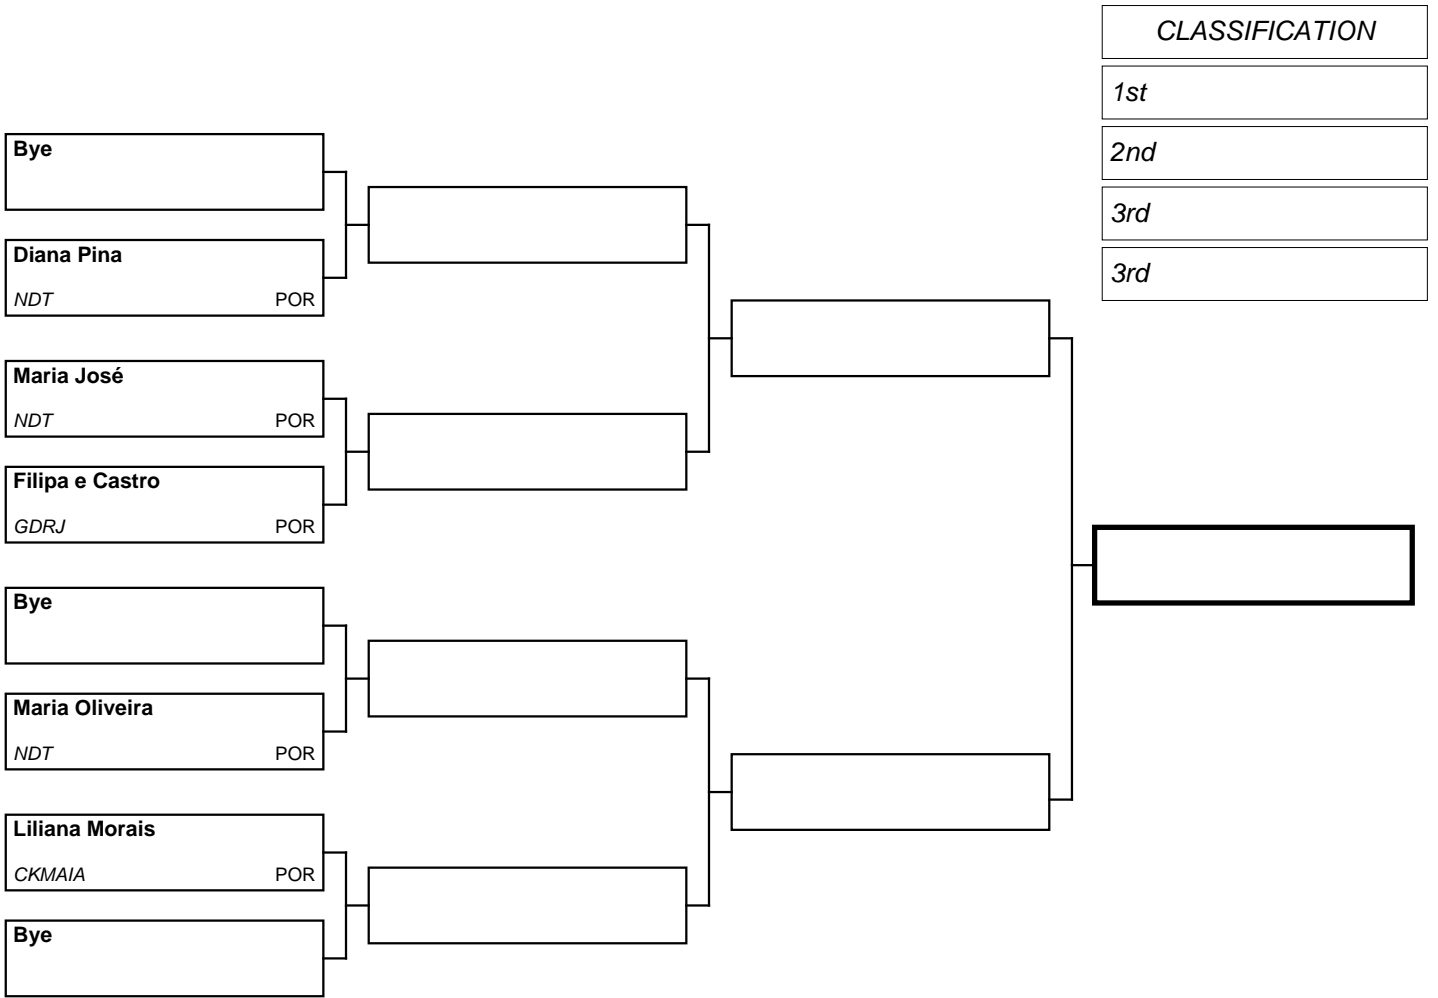

POOL: 1

REPECHAGE

Referees