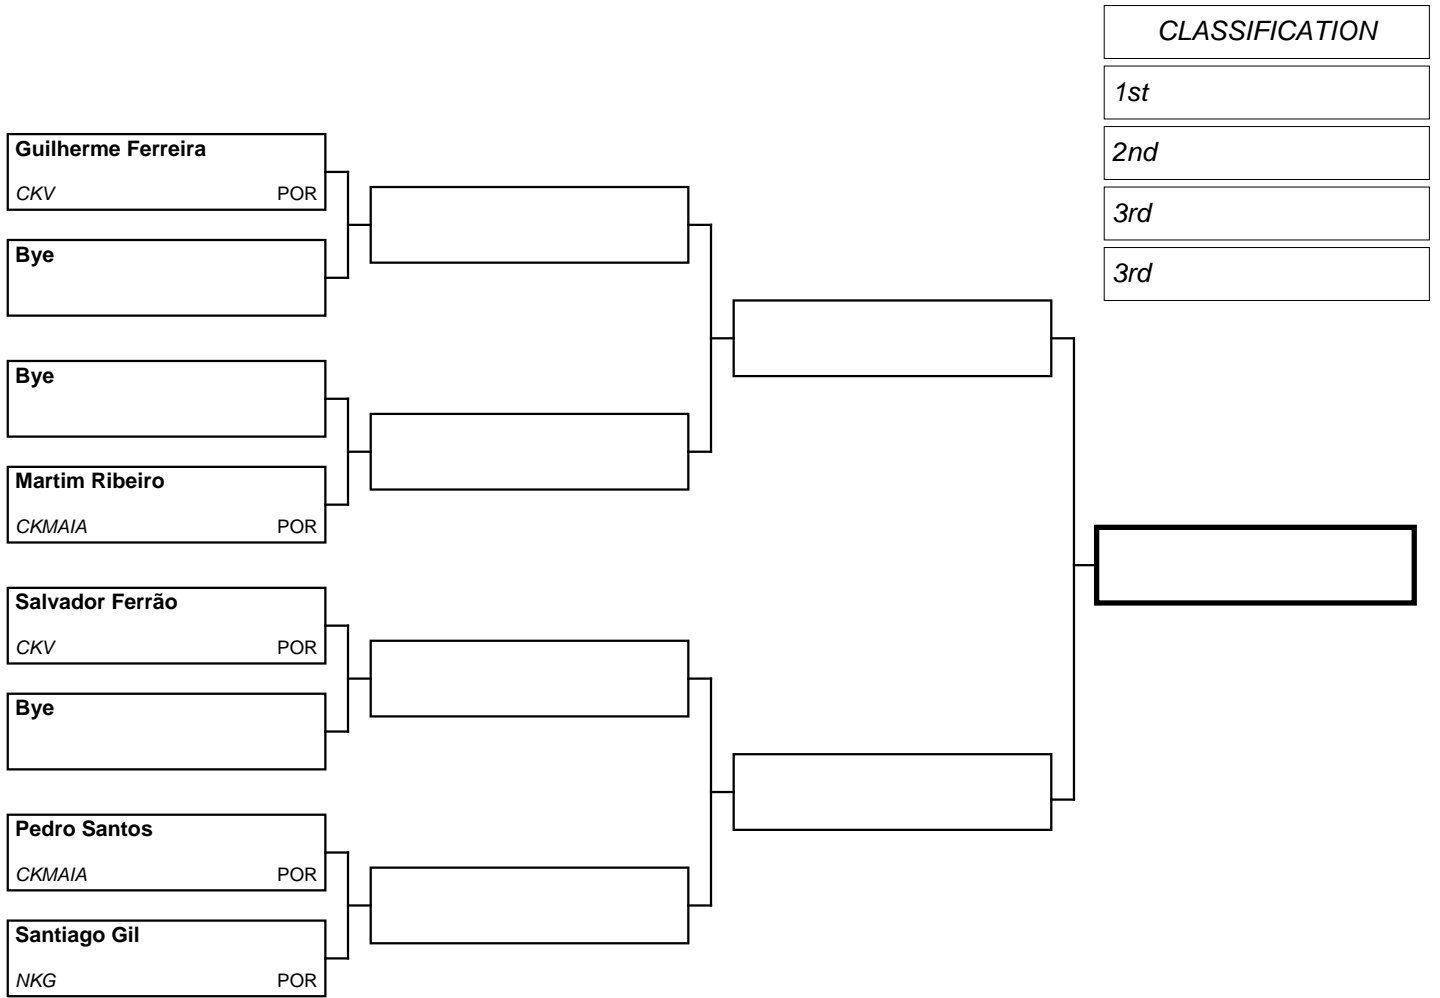

[Empty Classification Box]

REPECHAGE

Referees

[Five empty boxes for referee names]

POOL: 1

REPECHAGE

Referees

--	--	--	--	--