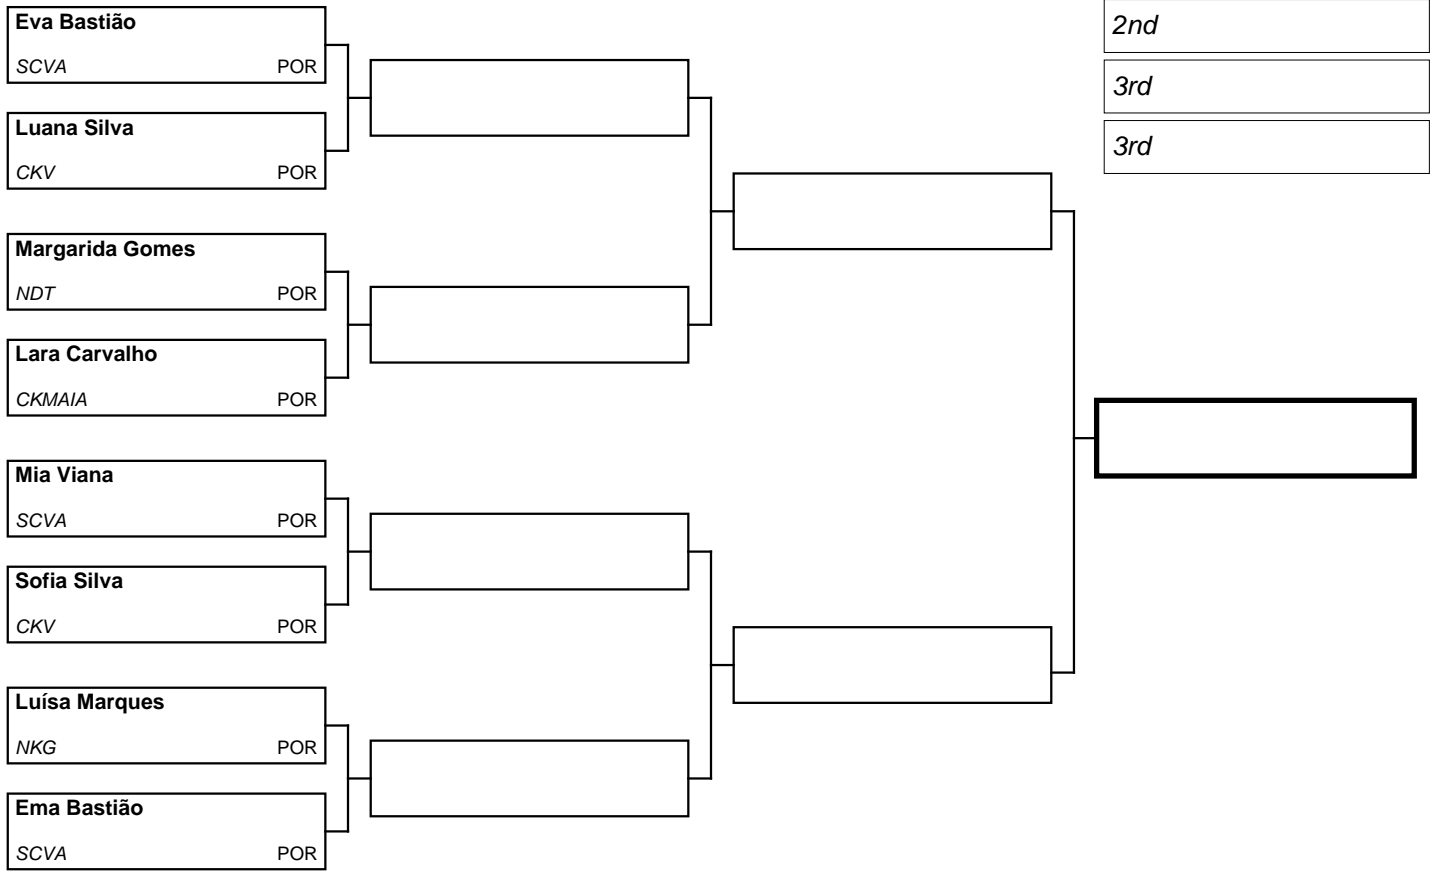

POOL: 1

REPECHAGE

Referees